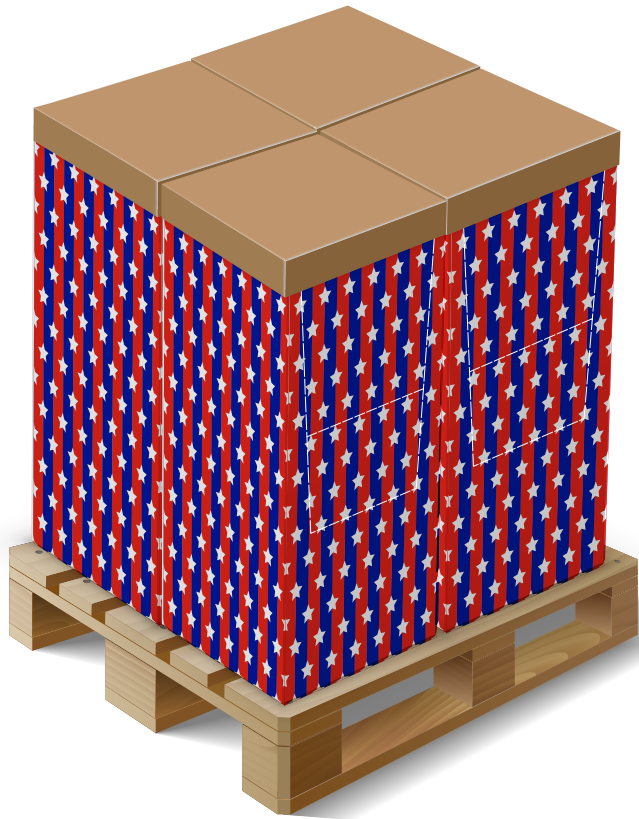

**TEXAS**

since 1959

**POPCORN**

Trust the taste from a brand with a history of creating tasty snacks!

Box size: width 60/40 cm, height 112 cm  
Contains 58 packages in box (150g)

8 boxes on europallet (max two layers- 4 boxes on each layer)

Trust the taste from a brand with a history of creating tasty snacks!

Box size: width 60/40 cm, height 112 cm  
Contains 47 packages in box (175g)

8 boxes on europallet (max two layers- 4 boxes on each layer)

Box size: width 60/40 cm, height 61 cm  
Contains 27 packs in box (175g) and 32 packs in box (150g)  
16 boxes on europallet (4 layers - 4 boxes on every layer)

High quality popcorn kernels,  
mushroom-type