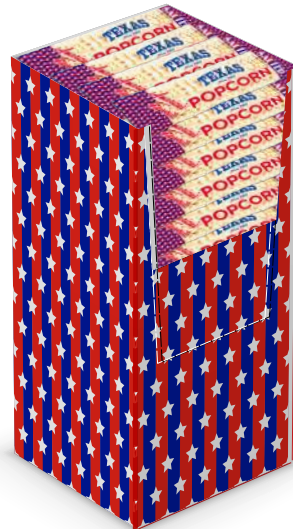

**TEXAS**

since 1959

**POPCORN**

Trust the taste from a brand with a history of creating tasty snacks!

Box size: width 60/40 cm, height 112 cm  
Contains 58 packages in box (150g)

8 boxes on europallet (max two layers- 4 boxes on each layer)

Trust the taste from a brand with a history of creating tasty snacks!

Box size: width 60/40 cm, height 112 cm  
Contains 47 packages in box (175g)

8 boxes on europallet (max two layers- 4 boxes on each layer)

Box size: width 60/40 cm, height 61 cm  
Contains 27 packs in box (175g) and 32 packs in box (150g)  
16 boxes on europallet (4 layers - 4 boxes on every layer)

High quality popcorn kernels,  
mushroom-type