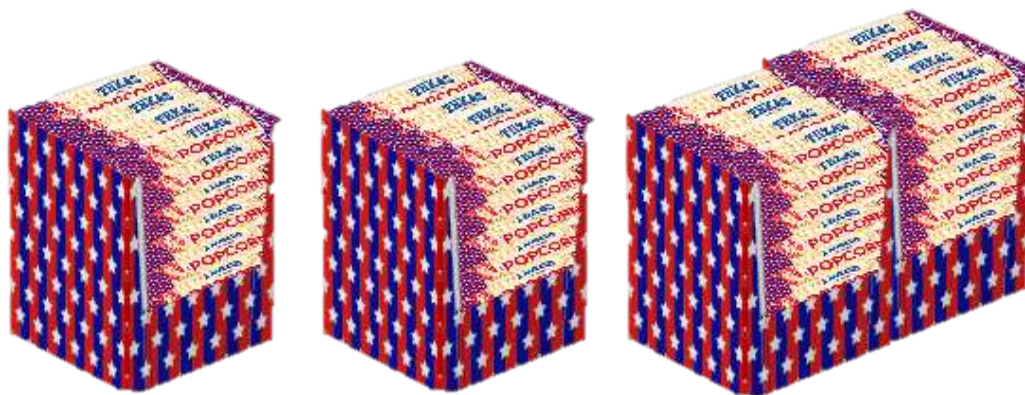

**TEXAS**

since 1959

**POPCORN**

Trust the taste from a brand with a history of creating tasty snacks!

Box size: width 60/40 cm, height 112 cm  
Contains 58 packages in box (150g)

8 boxes on europallet (max two layers- 4 boxes on each layer)

Trust the taste from a brand with a history of creating tasty snacks!

Box size: width 60/40 cm, height 112 cm  
Contains 47 packages in box (175g)

8 boxes on europallet (max two layers- 4 boxes on each layer)

Box size: width 60/40 cm, height 61 cm  
Contains 27 packs in box (175g) and 32 packs in box (150g)  
16 boxes on europallet (4 layers - 4 boxes on every layer)

High quality popcorn kernels,  
mushroom-type