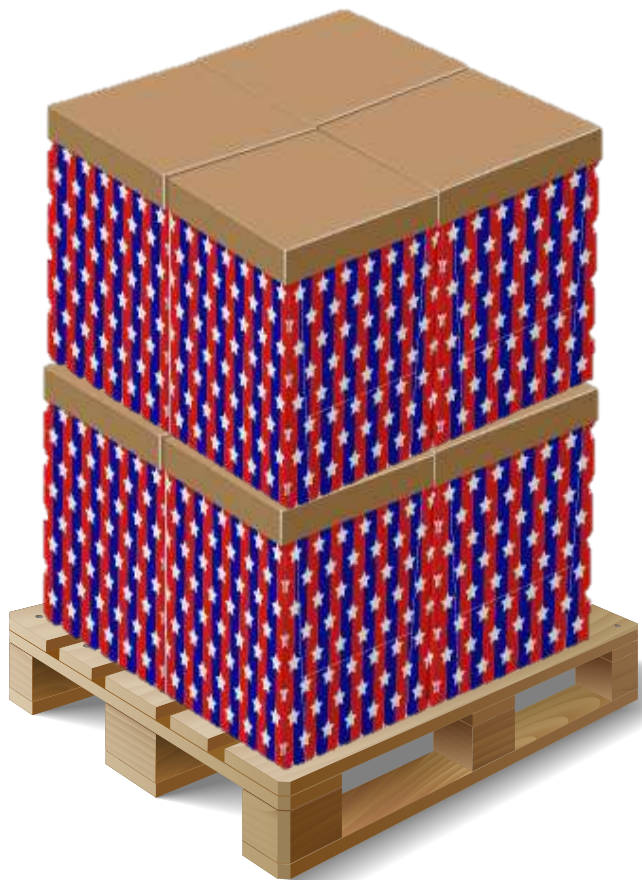

**TEXAS**

since 1959

**POPCORN**

Trust the taste from a brand with a history of creating tasty snacks!

Box size: width 60/40 cm, height 112 cm  
Contains 58 packages in box (150g)

8 boxes on europallet (max two layers- 4 boxes on each layer)

Trust the taste from a brand with a history of creating tasty snacks!

Box size: width 60/40 cm, height 112 cm  
Contains 47 packages in box (175g)

8 boxes on europallet (max two layers- 4 boxes on each layer)

Box size: width 60/40 cm, height 61 cm  
Contains 27 packs in box (175g) and 32 packs in box (150g)  
16 boxes on europallet (4 layers - 4 boxes on every layer)

High quality popcorn kernels,  
mushroom-type